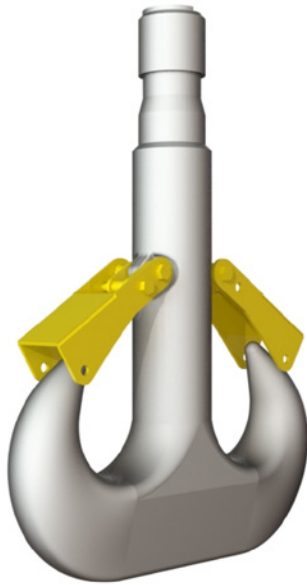

### Easy-going latch

- Material: carbon & stainless steels.
- Suitable for: Single & Ramshorn hooks.
- Test: FAT upon request.

### Chain latch

- Material: carbon & stainless steels.
- Suitable for: Quad & Ramshorn hooks.
- Test: FAT upon request.