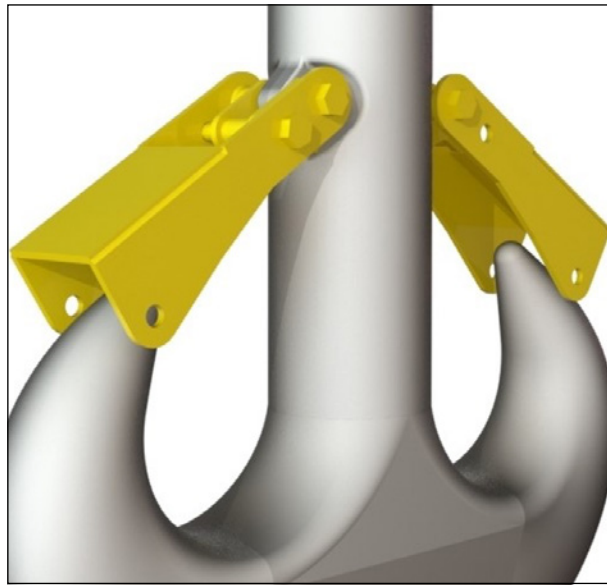

### Easy-going latch

- Material: carbon & stainless steels.
- Suitable for: Single & Ramshorn hooks.
- Test: FAT upon request.

### Chain latch

- Material: carbon & stainless steels.
- Suitable for: Quad & Ramshorn hooks.
- Test: FAT upon request.