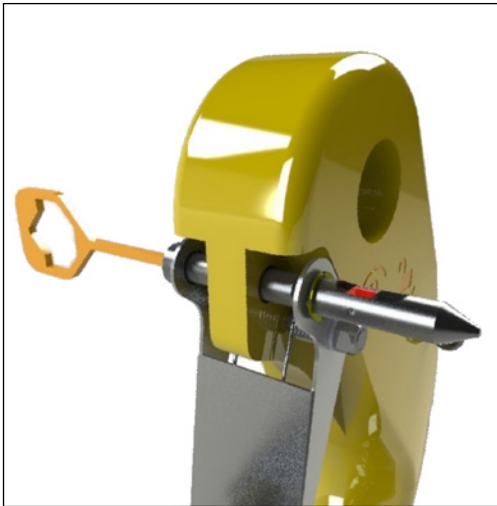

## ROV FRIENDLY ACCESSORIES

### Safety latch

- Material: stainless steel.
- Useful for: ROV operations opening and closing.
- Additional accessories: monkey fits, rope, eye bolts.
- Test: FAT upon request.

### Monkey fist

- Material: textile.
- Suitable for: ROV operations handling.
- Additional accessories: rope.
- Test: FAT upon request.