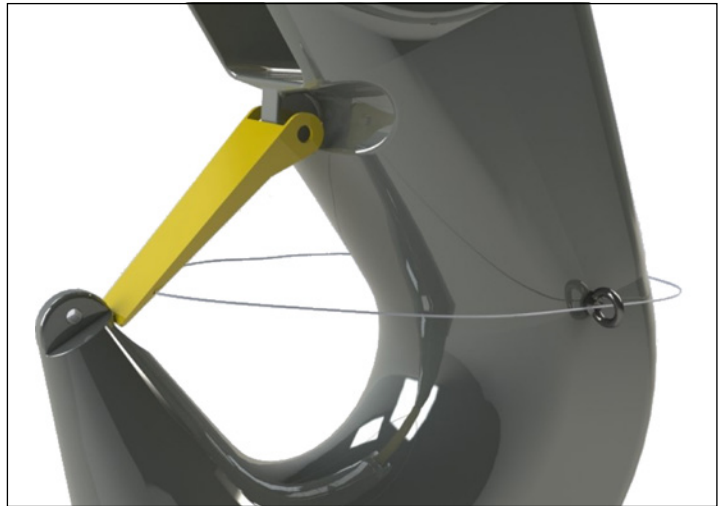

### Safety latch

- Material: stainless steel.
- Useful for: ROV operations opening and closing.
- Additional accessories: monkey fits, rope, eye bolts.
- Test: FAT upon request.

### Monkey fist

- Material: textile.
- Suitable for: ROV operations handling.
- Additional accessories: rope.
- Test: FAT upon request.