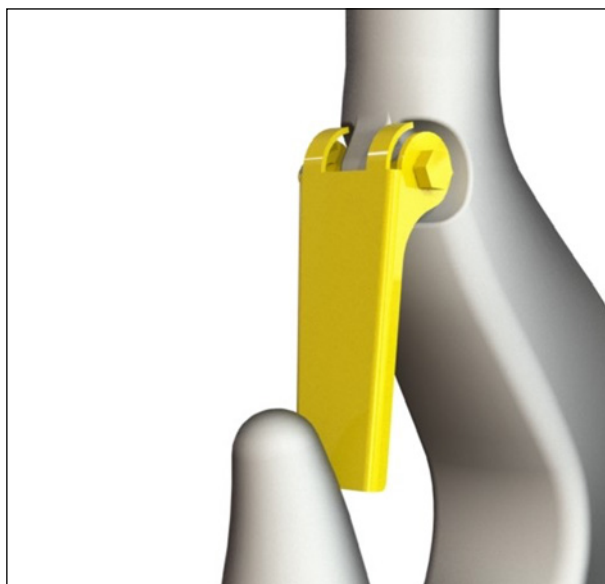

VARIETY OF SAFETY LATCHES FOR CRANE HOOKS

Standard latch

- Material: carbon & stainless steels.
- Suitable for: Single & Ramshorn hooks.
- Test: FAT upon request.

Gravity latch

- Material: carbon & stainless steels.
- Suitable for: Single hooks only.
- Test: FAT upon request.