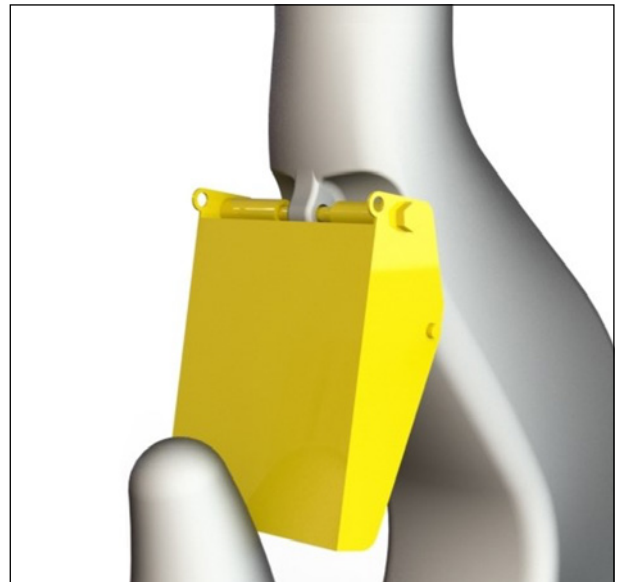

VARIETY OF SAFETY LATCHES FOR CRANE HOOKS

Locking latch

- Material: carbon & stainless steels.
- Suitable for: Single & Ramshorn hooks.
- Test: FAT upon request.

Fix latch

- Material: carbon & stainless steels.
- Suitable for: Single & Ramshorn hooks.
- Test: FAT upon request.